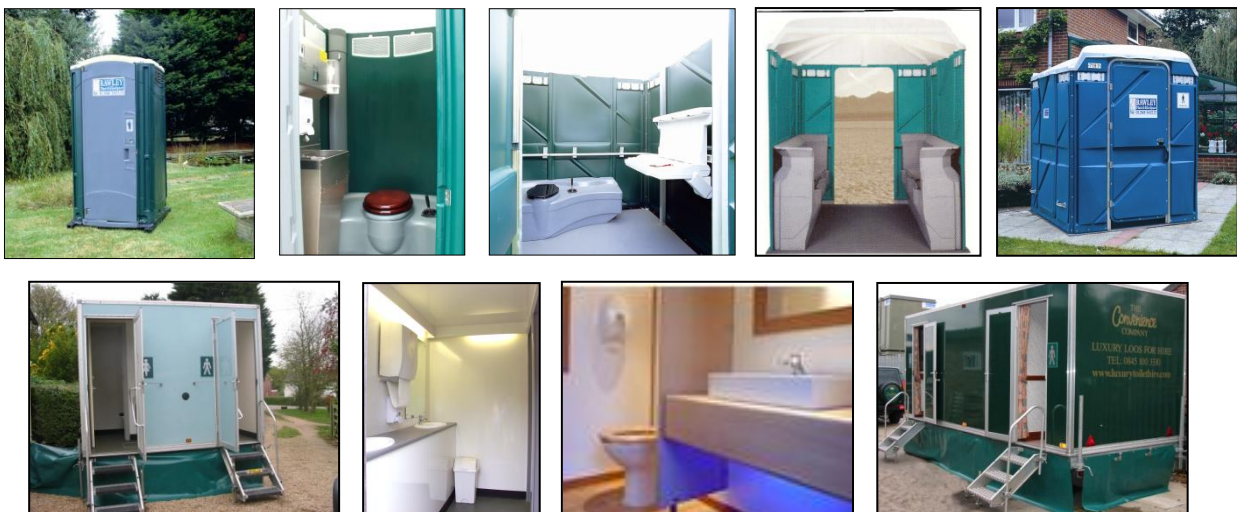

We also supply toilet hire for events Single, Mobile and Luxury Mobile Toilet Hire

From large festivals to small parties we hire a range of chemical toilets dedicated solely for events. These products are available as single toilets, deluxe single toilets, disabled and baby change toilets, urinal units and mobile toilets or luxury mobile toilets.