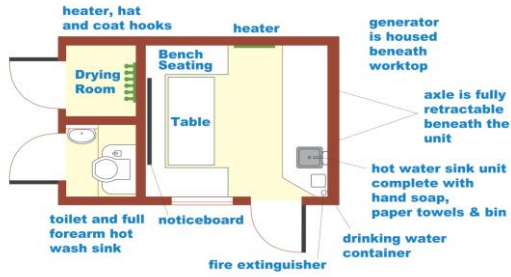

Available as 3.6m x 2.4m & 4.8m x 2.4m (12ft & 16ft) mobile or 6.0m & 7.3m (20ft & 24ft) jackleg – see below over more details.

- Welfare area complete with tables and seating, hot water sink, hand soap, paper towels, waste bin, drinking water container, fire extinguisher
- Self-contained chemical toilet - serviced weekly, (emptying, refilling and replenishment of consumables)
- Full forearm hot wash sink unit in toilet compartment
- Drying room with hat & coat hooks and heater
- Highly secure - anti-vandal design with internal five lever, insurance approved mortise locks, anti-jemmy doors and window shutters.
- Built-in super-silenced generator securely housed within the unit.
- Wheel clamps are supplied as standard on COMBI-GEN[®] mobile units.
- Optional compliancy kit (including kettle, micro-wave and first aid kit) available as a sale item only.
- 3.6m (12') mobile COMBI-GEN[®] incorporates a **fully retractable axle** for additional security.

Please visit our website at www.rawley.co.uk or contact our hire team 01268 722304

COMBI-GEN® sizes

Mobile Diesel COMBI-GEN®

- 3.6m x 2.3m (12' x 7'6")
4 man welfare unit with fully-retractable axle
- 4.8m x 2.3m (16' x 7'6")
6 man welfare unit

Jackleg Diesel COMBI-GEN®

- 6.0m x 2.4m (20' x 8')
8 man welfare unit
- 7.3m x 2.4m (24' x 8')
6 man welfare unit and office

12ft mobile self-contained & self-powered COMBI-GEN welfare unit

20ft jackleg self-contained & self-powered COMBI-GEN welfare

16ft mobile self-contained & self-powered COMBI-GEN welfare unit

24ft jackleg self-contained & self-powered COMBI-GEN welfare unit

6.0m (20ft) COMBI-GEN® interior
8 man seating arrangement

7.3m (24ft) COMBI-GEN® interior
Office area