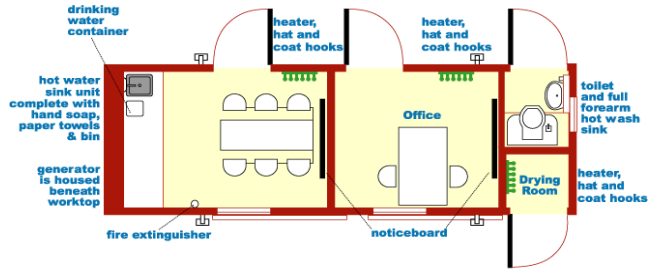

Available as 3.6m x 2.4m & 4.8m x 2.4m (12ft & 16ft) mobile or 6.0m & 7.3m (20ft & 24ft) jackleg – see below over more details.

- Welfare area complete with tables and seating, hot water sink, hand soap, paper towels, waste bin, drinking water container, fire extinguisher
- Self-contained chemical toilet - serviced weekly, (emptying, refilling and replenishment of consumables)
- Full forearm hot wash sink unit in toilet compartment
- Drying room with hat & coat hooks and heater
- Highly secure - anti-vandal design with internal five lever, insurance approved mortise locks, anti-jemmy doors and window shutters.
- Built-in super-silenced generator securely housed within the unit.
- Wheel clamps are supplied as standard on COMBI-GEN[®] mobile units.
- Optional compliancy kit (including kettle, micro-wave and first aid kit) available as a sale item only.
- 3.6m (12') mobile COMBI-GEN[®] incorporates a **fully retractable axle** for additional security.

Jackleg Diesel COMBI-GEN®

- 6.0m x 2.4m (20' x 8')
8 man welfare unit
- 7.3m x 2.4m (24' x 8')
6 man welfare unit and office

12ft mobile self-contained & self-powered COMBI-GEN welfare unit

20ft jackleg self-contained & self-powered COMBI-GEN welfare

16ft mobile self-contained & self-powered COMBI-GEN welfare unit

24ft jackleg self-contained & self-powered COMBI-GEN welfare unit

6.0m (20ft) COMBI-GEN® interior
8 man seating arrangement

7.3m (24ft) COMBI-GEN® interior
Office area

3.6m (12ft) COMBI-GEN® exterior
Axel retraction in operation

7.3m (24ft) COMBI-GEN® interior
Kitchen area - compliancy kit*
(*kit available as sale item only)

**CONTACT OUR
HIRE OFFICE
TEAM ON
01268
722304
FOR FURTHER
DETAILS**