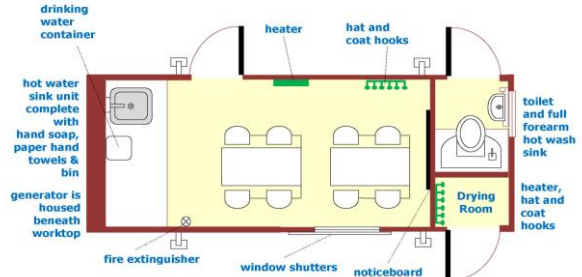

Available as 3.6m x 2.4m & 4.8m x 2.4m (12ft & 16ft) mobile or 6.0m & 7.3m (20ft & 24ft) jackleg – see below over more details.

- Welfare area complete with tables and seating, hot water sink, hand soap, paper towels, waste bin, drinking water container, fire extinguisher
- Self-contained chemical toilet - serviced weekly, (emptying, refilling and replenishment of consumables)
- Full forearm hot wash sink unit in toilet compartment
- Drying room with hat & coat hooks and heater
- Highly secure - anti-vandal design with internal five lever, insurance approved mortise locks, anti-jemmy doors and window shutters.
- Built-in super-silenced generator securely housed within the unit.
- Wheel clamps are supplied as standard on COMBI-GEN[®] mobile units.
- Optional compliancy kit (including kettle, micro-wave and first aid kit) available as a sale item only.
- 3.6m (12') mobile COMBI-GEN[®] incorporates a **fully retractable axle** for additional security.

Please visit our website at www.rawley.co.uk or contact our hire team 01268 722304

COMBI-GEN® sizes

Mobile Diesel COMBI-GEN®

- 3.6m x 2.3m (12' x 7'6")
4 man welfare unit with fully-retractable axle
- 4.8m x 2.3m (16' x 7'6")
6 man welfare unit

Jackleg Diesel COMBI-GEN®

- 6.0m x 2.4m (20' x 8')
8 man welfare unit
- 7.3m x 2.4m (24' x 8')
6 man welfare unit and office

12ft mobile self-contained & self-powered COMBI-GEN welfare unit

20ft jackleg self-contained & self-powered COMBI-GEN welfare

16ft mobile self-contained & self-powered COMBI-GEN welfare unit

24ft jackleg self-contained & self-powered COMBI-GEN welfare unit

6.0m (20ft) COMBI-GEN® interior
8 man seating arrangement

7.3m (24ft) COMBI-GEN® interior
Office area