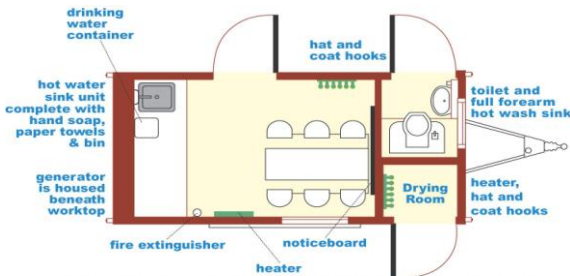

Available as 3.6m x 2.4m & 4.8m x 2.4m (12ft & 16ft) mobile or 6.0m & 7.3m (20ft & 24ft) jackleg – see below over more details.

- Welfare area complete with tables and seating, hot water sink, hand soap, paper towels, waste bin, drinking water container, fire extinguisher
- Self-contained chemical toilet - serviced weekly, (emptying, refilling and replenishment of consumables)
- Full forearm hot wash sink unit in toilet compartment
- Drying room with hat & coat hooks and heater
- Highly secure - anti-vandal design with internal five lever, insurance approved mortise locks, anti-jemmy doors and window shutters.
- Built-in super-silenced generator securely housed within the unit.
- Wheel clamps are supplied as standard on COMBI-GEN[®] mobile units.
- Optional compliancy kit (including kettle, micro-wave and first aid kit) available as a sale item only.
- 3.6m (12') mobile COMBI-GEN[®] incorporates a **fully retractable axle** for additional security.

Jackleg Diesel COMBI-GEN®

- 6.0m x 2.4m (20' x 8')
8 man welfare unit
- 7.3m x 2.4m (24' x 8')
6 man welfare unit and office

12ft mobile self-contained & self-powered COMBI-GEN welfare unit

20ft jackleg self-contained & self-powered COMBI-GEN welfare

16ft mobile self-contained & self-powered COMBI-GEN welfare unit

24ft jackleg self-contained & self-powered COMBI-GEN welfare unit

6.0m (20ft) COMBI-GEN® interior
8 man seating arrangement

7.3m (24ft) COMBI-GEN® interior
Office area

3.6m (12ft) COMBI-GEN® exterior
Drying area and toilet

You may also be interested in

Site Accommodation and Toilet Hire

- Cold-water hand-wash, site serviced chemical toilets
- Hot-water hand-wash, site serviced chemical toilets
- Mains toilets blocks
- Site offices
- Site canteens
- Site stores
- Welfare units
- **ecoCABIN** – Low Carbon Emission Welfare Units - **NEW**
- **ecoCABIN** – Low Carbon Emission 2 + 1 Toilet Block - **NEW**